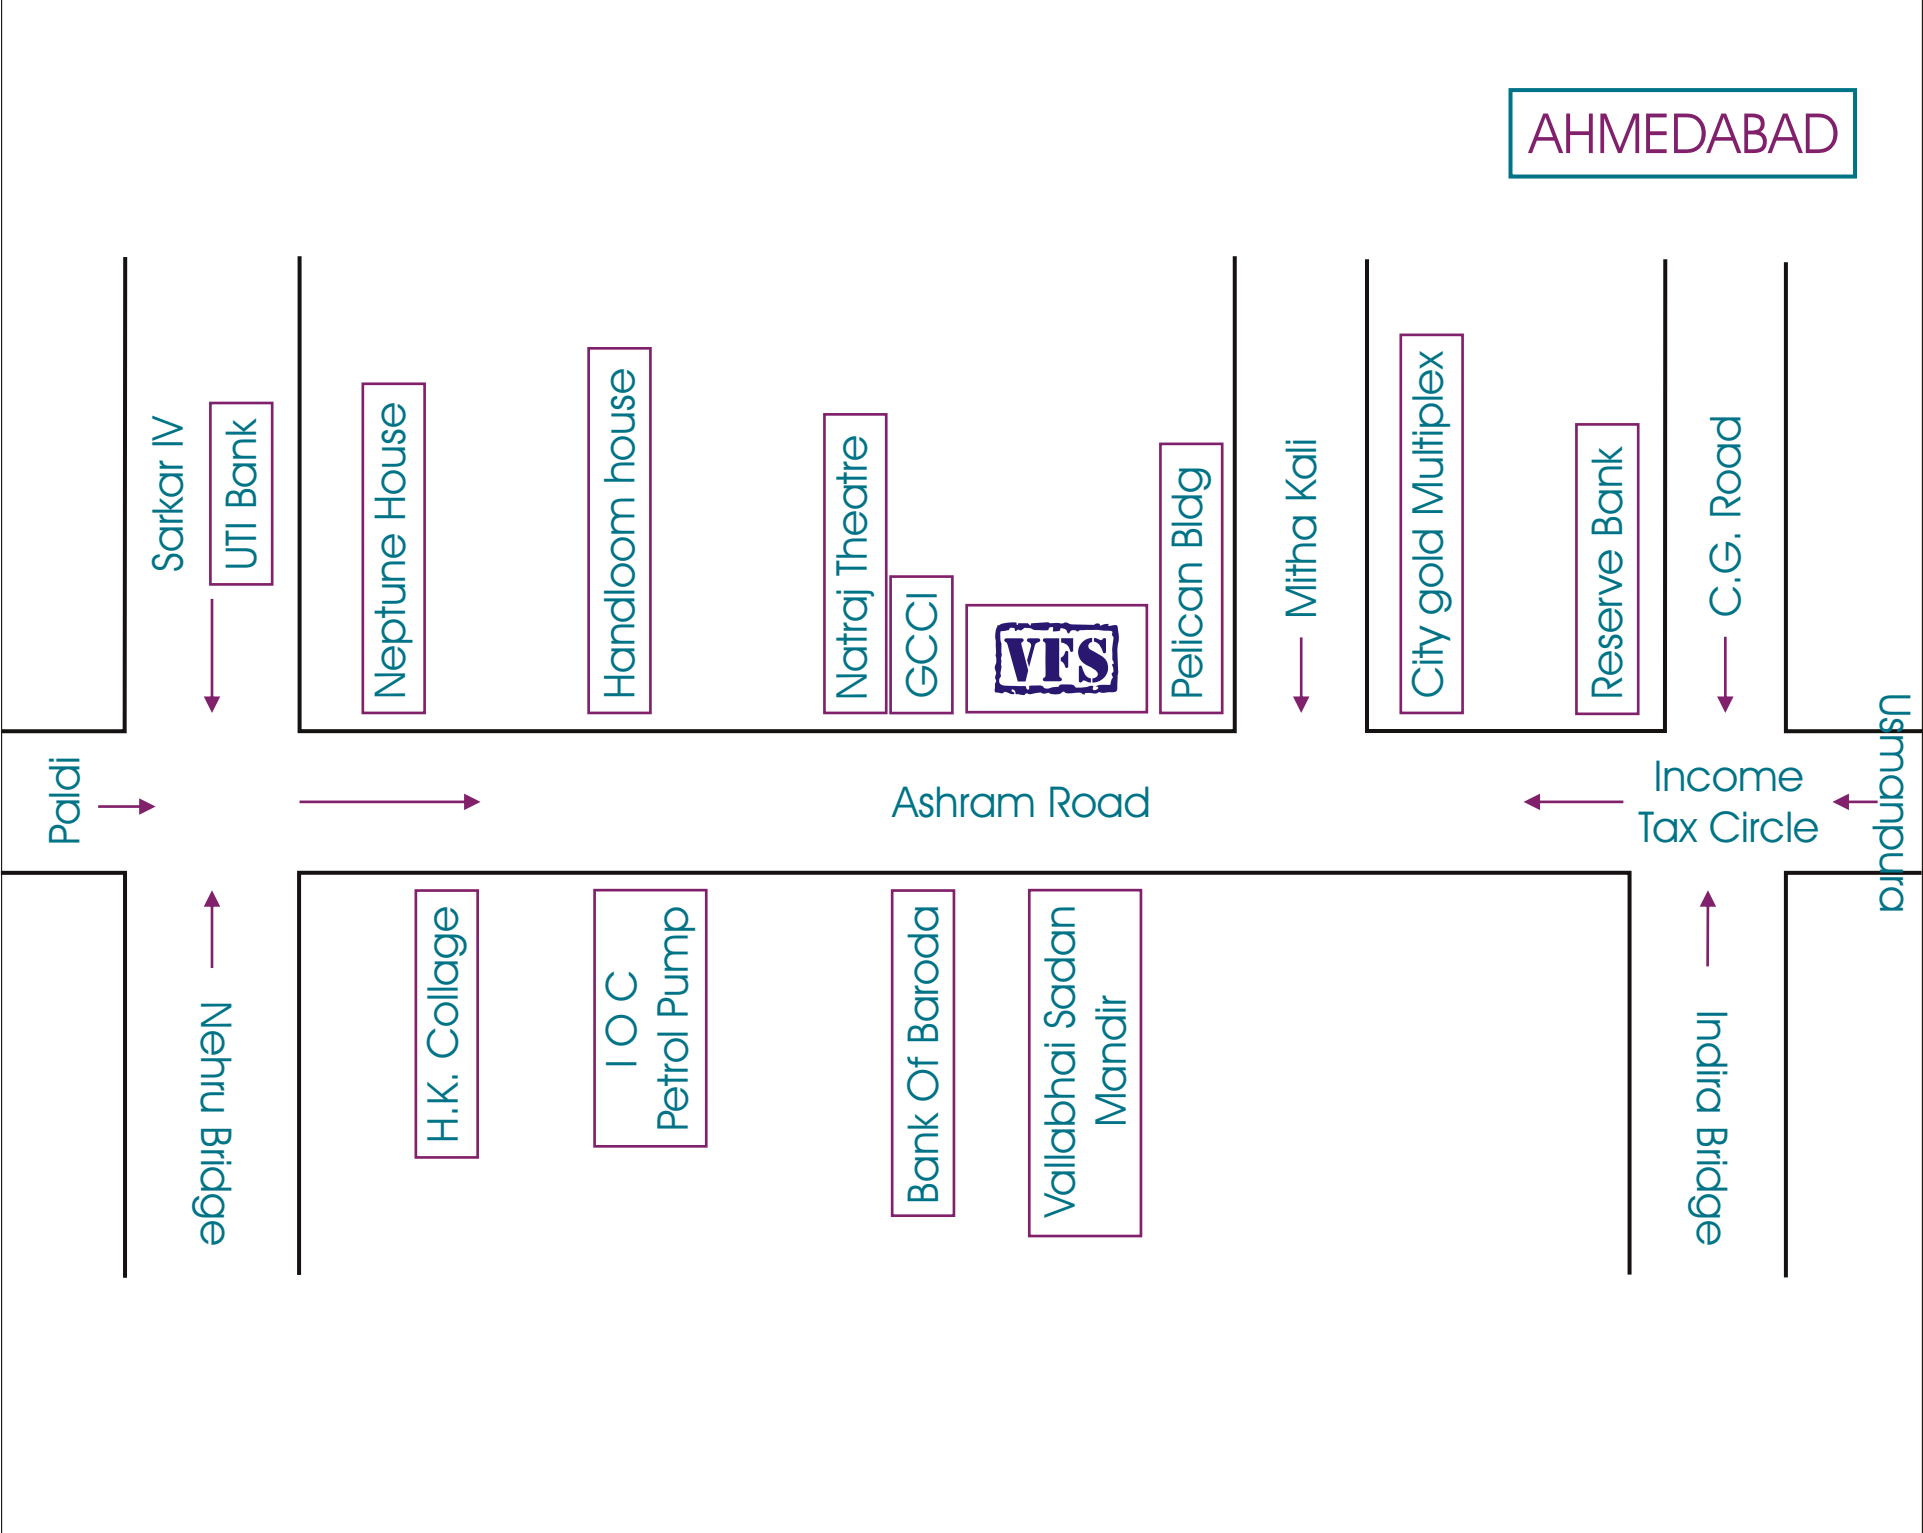

AHMEDABAD

Paldi

Sarkar IV

UTI Bank

Neptune House

Handloom house

Natraj Theatre

GCCI

VFS

Pelican Bldg

Mitha Kali

City gold Multiplex

Reserve Bank

C.G. Road

Nehru Bridge

H.K. Collage

IOC  
Petrol Pump

Bank Of Baroda

Vallabhai Sadan  
Mandir

Income  
Tax Circle

Indira Bridge

Usmapura

Ashram Road