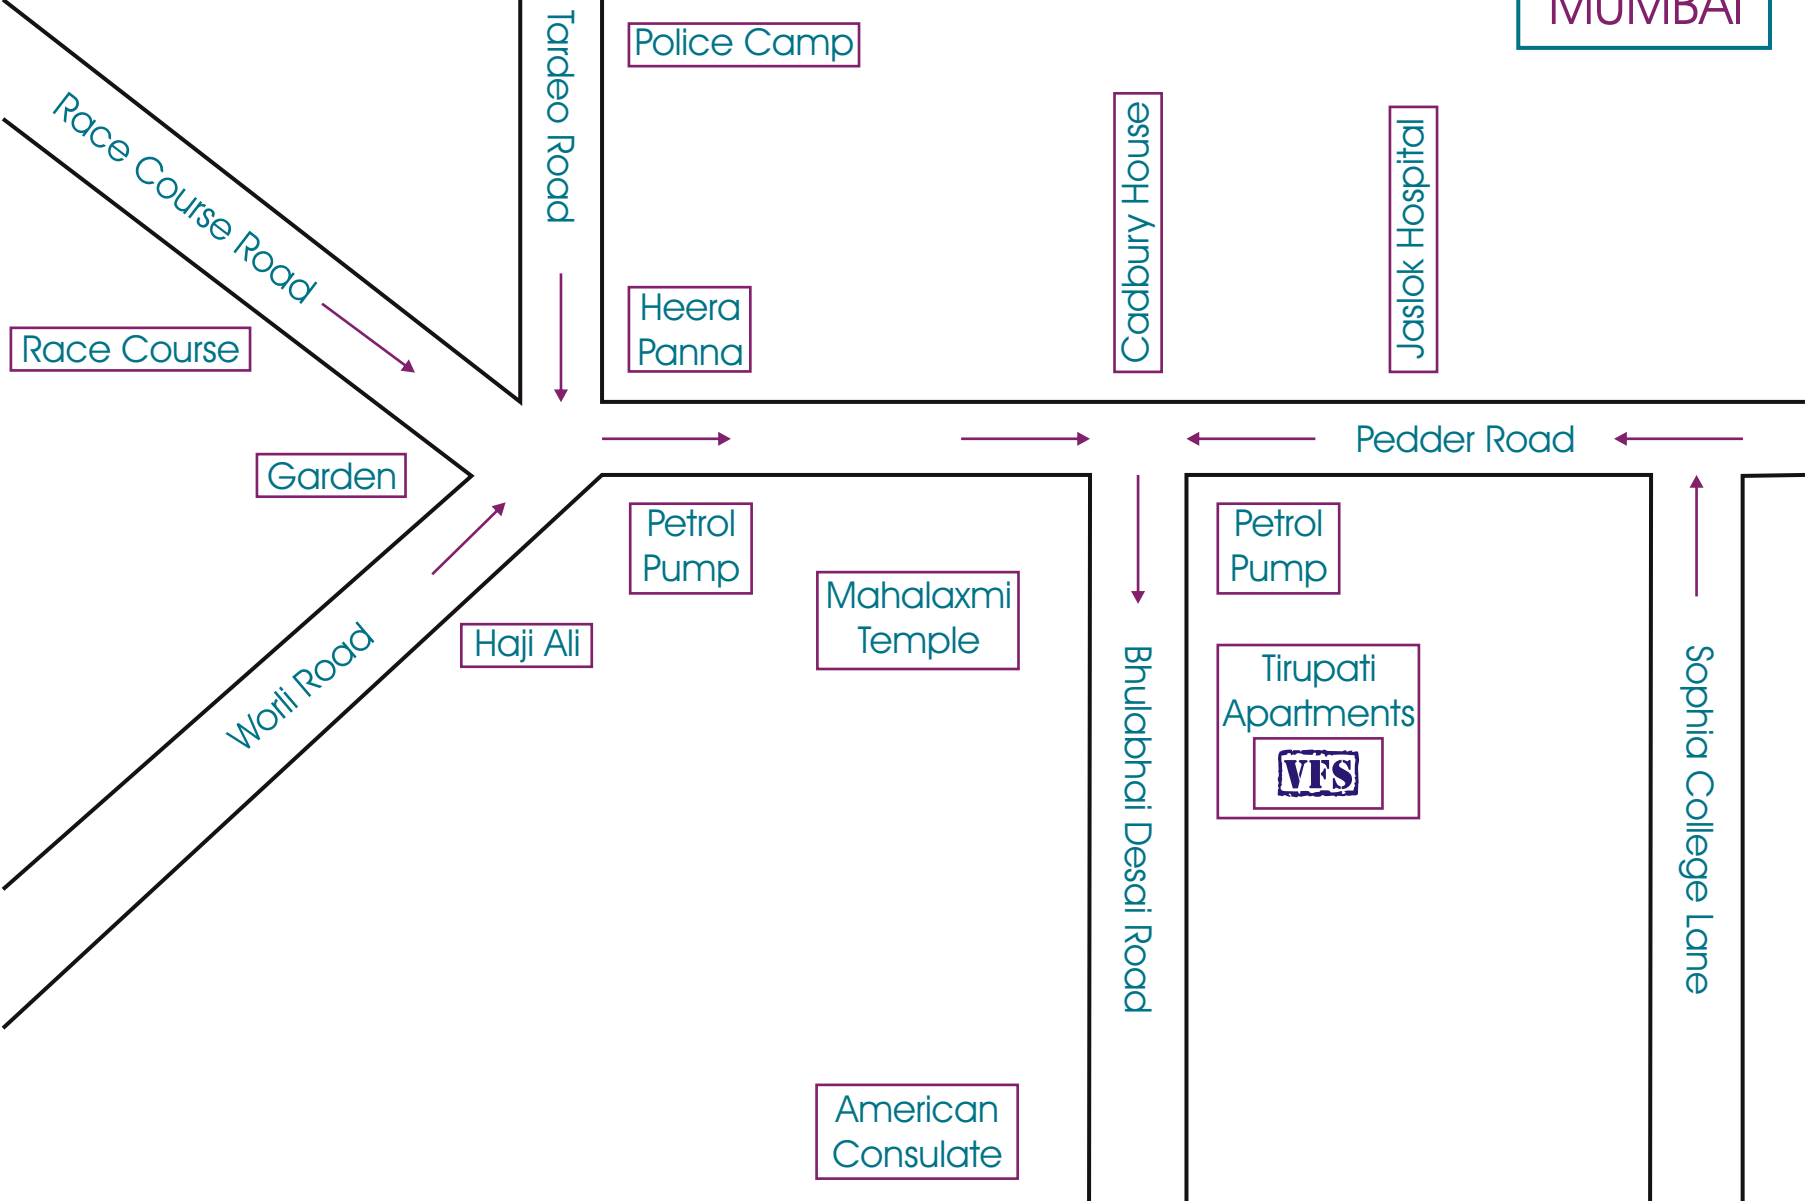

MUMBAI

Race Course

Garden

Haji Ali

Petrol Pump

Mahalaxmi Temple

American Consulate

Police Camp

Heera Panna

Cadbury House

Jaslok Hospital

Petrol Pump

Tirupati Apartments  
**YES**

Sophia College Lane

Tardeo Road

Race Course Road

Worli Road

Pedder Road

Bhulabhai Desai Road